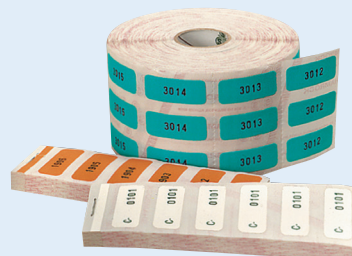

Tamper Evident Labels

Place identifying center circle of label on cap and smooth ends down each side of the container. Unique material features serrated edges that shred to indicate tampering if removal is attempted. Labels measure 1 3/8" x 9" and are supplied 100 labels per package.

THERM-358R Thermal Direct
THERM-358R-T Thermal Transfer
2" x 4" 3" Core 1,600/roll

THERM-1791R-DO
1 1/4" x 2 1/4"
1,000 per roll

THERM-1792R-DO
4" x 2 1/4"
250 per roll

CONSECUTIVE NUMBER LABELS

Labels feature glove friendly adhesives that stick securely to plastic, glass and metal containers. Contact Shamrock for complete information on the variety of label and number options available, and for ordering assistance.

Tape Numbers

Available in 19 colors, tape labels resist moisture and temperature extremes yet are easily removed, may be transferred to another surface. Labels measure 1/2" x 1 1/4".

SCR-10 (500 labels per roll) SCR-20 (2000 labels per roll)

Pre-Cut Label Numbers

Choose tablet or roll form. Permanent adhesive holds fast on hard to label surfaces. Labels measure 1/2" x 1 1/4" and are available in 19 colors.

SCS-12 (Tablet) SCR-14 (Roll)

Bar Coded Numbers