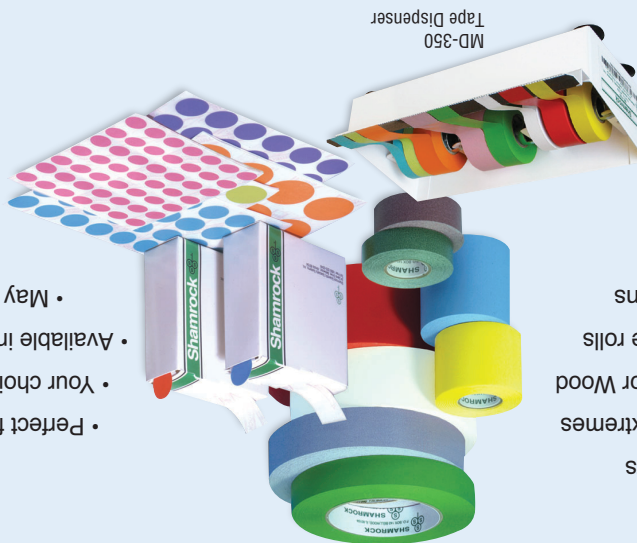

DOT LABELS

Width	Cat. No.	500"	2160"
1/2"	ST-12	ST-120	ST-120
3/4"	ST-34	ST-340	ST-340
1"	ST-10	ST-100	ST-100
1 1/2"	ST-11	ST-110	ST-110
2"	ST-20	ST-200	ST-200

- 5 Widths • 2 Roll Lengths • 31 Colors
- Resists Moisture, Solvents, Temperature Extremes
- Easily Removed from Glass, Plastic, Metal or Wood
- Dispensers available for single or multiple rolls
- May be imprinted to your specifications

LABELING TAPE

Shamrock Labeling Tape & Dot Labels